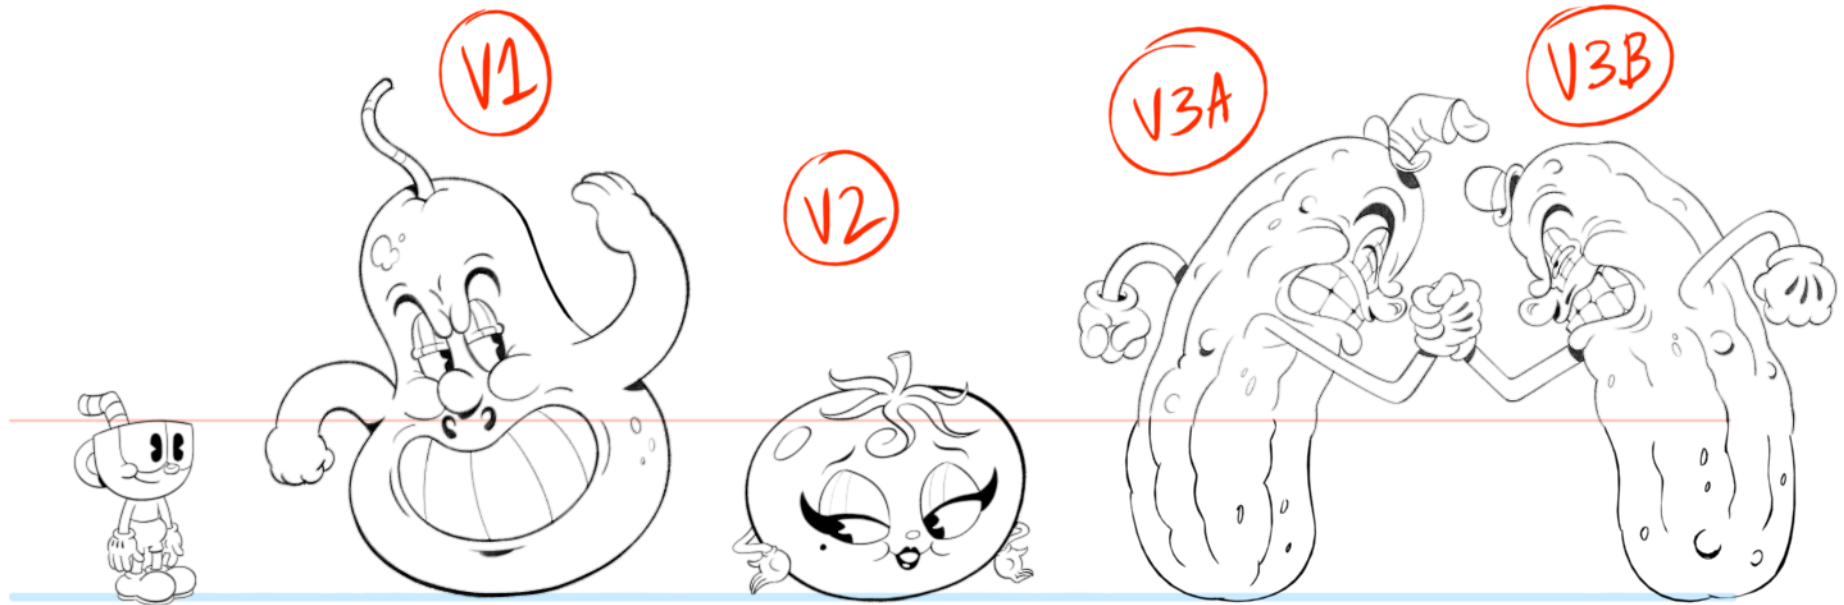

Scene	Duration	Panel	Duration
006	05:00	1	01:00

Veggie Incidentals

(for reference only)