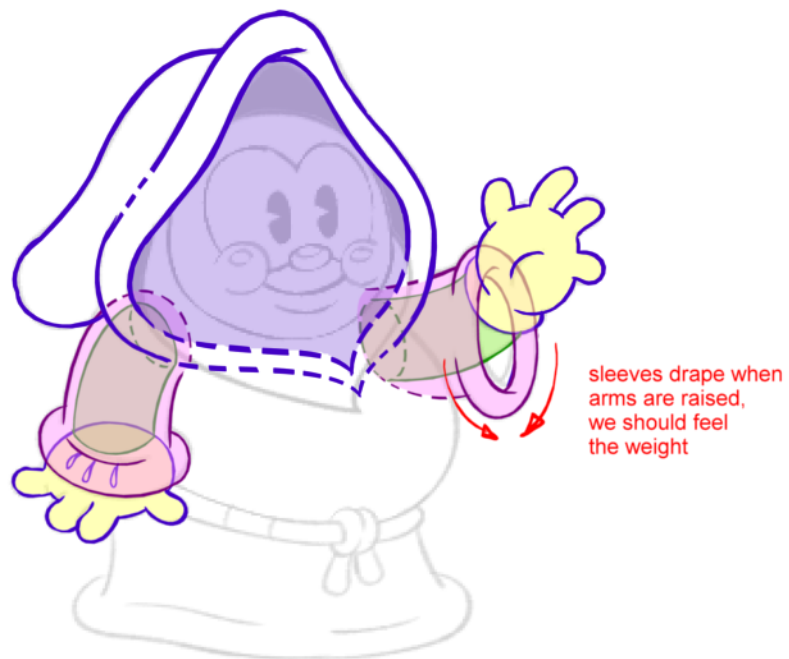

Scene	Duration	Panel	Duration
041	18:00	9	01:00

3) Elves (Robed) - Arms Construction