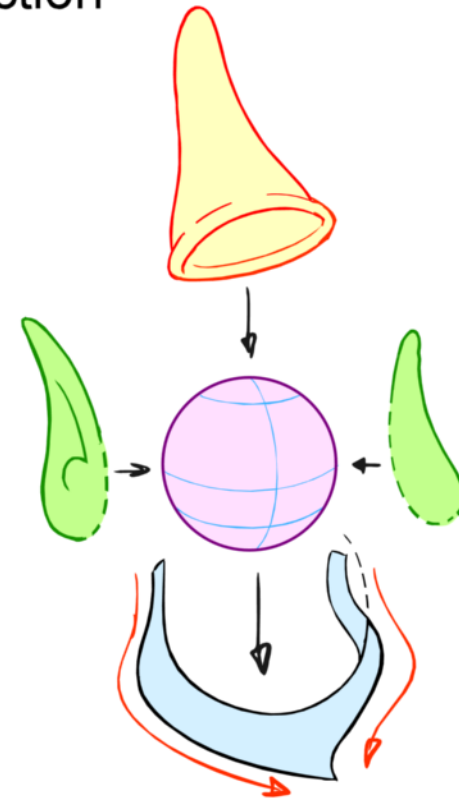

1) Elves - Body Proportions

NOTE:
Elves are all the same height

hat

head

about
2 heads
tall

Scene	Duration	Panel	Duration
041	18:00	7	01:00

2) Elves - Body Construction

Scene	Duration	Panel	Duration
041	18:00	8	01:00

2) Elves (Robed) - Body Construction

Scene	Duration	Panel	Duration
041	18:00	9	01:00

3) Elves (Robed) - Arms Construction

Scene	Duration	Panel	Duration
041	18:00	10	01:00

4) Elves - Head Construction

Scene	Duration	Panel	Duration
041	18:00	11	01:00

5) Elves - Head Proportions

Scene	Duration	Panel	Duration
041	18:00	12	01:00

6) Elves - Eye Theory

normal

half-lidded

closed

underlid

Scene	Duration	Panel	Duration
041	18:00	13	01:00