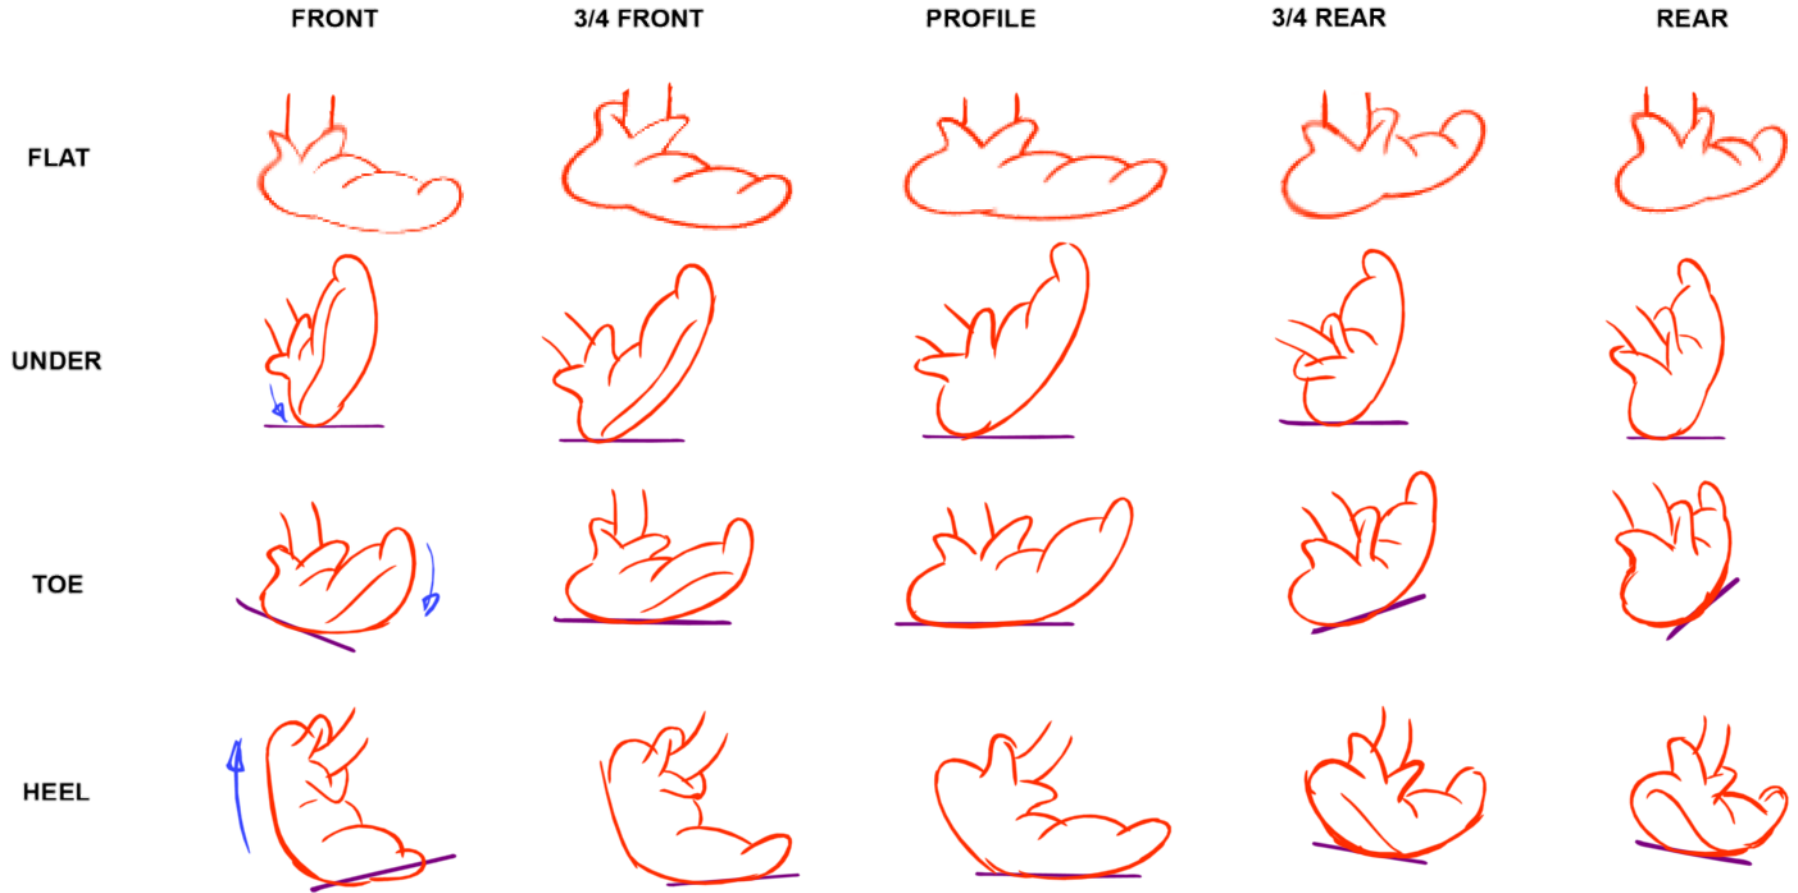

8) Elves - Hand Chart (ROUGH)

FRONT

3/4 FRONT

PROFILE

3/4 REAR

REAR

Scene	Duration	Panel	Duration
041	18:00	16	01:00

9) Elves - Foot Chart (ROUGH)

Scene	Duration	Panel	Duration
041	18:00	17	01:00

10) Elves - Hand Construction

Scene	Duration	Panel	Duration
041	18:00	18	01:00

11) Elves (Robed) - Walk Cycle