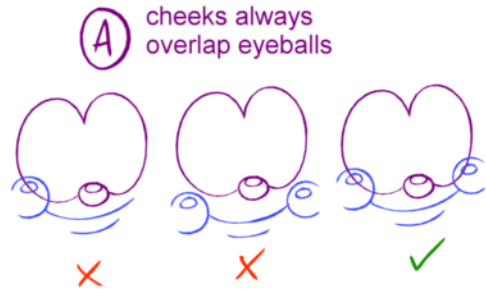

Scene	Duration	Panel	Duration
041	18:00	4	01:00

A

B

Scene	Duration	Panel	Duration
041	18:00	5	01:00

(male)

please vary beard
and hair poof, reference
our alternate elves

(female)

Scene	041	Duration	18:00	Panel	6	Duration	01:00
-------	-----	----------	-------	-------	---	----------	-------

1) Elves - Body Proportions

NOTE:
Elves are all the same height

hat

head

about
2 heads
tall

Scene	Duration	Panel	Duration
041	18:00	7	01:00

2) Elves - Body Construction

Scene	Duration	Panel	Duration
041	18:00	8	01:00

2) Elves (Robed) - Body Construction

Scene	Duration	Panel	Duration
041	18:00	9	01:00

3) Elves (Robed) - Arms Construction

Scene	Duration	Panel	Duration
041	18:00	10	01:00

4) Elves - Head Construction

Scene	Duration	Panel	Duration
041	18:00	11	01:00

5) Elves - Head Proportions

Scene	Duration	Panel	Duration
041	18:00	12	01:00

6) Elves - Eye Theory

normal

half-lidded

closed

underlid

Scene	Duration	Panel	Duration
041	18:00	13	01:00