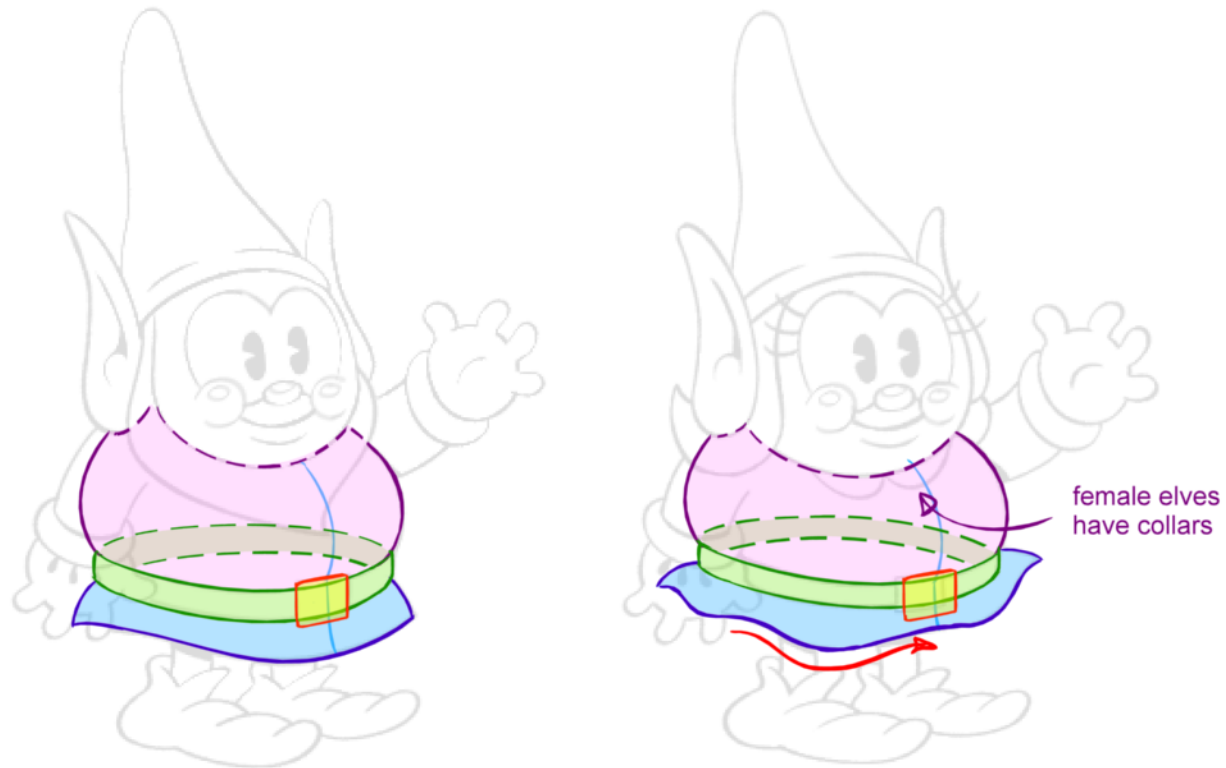

Scene	Duration	Panel	Duration
041	18:00	4	01:00

A

B

Scene	Duration	Panel	Duration
041	18:00	5	01:00

(male)

please vary beard
and hair poof, reference
our alternate elves

(female)

Scene	041	Duration	18:00	Panel	6	Duration	01:00
-------	-----	----------	-------	-------	---	----------	-------

1) Elves - Body Proportions

NOTE:
Elves are all the same height

hat

head

about
2 heads
tall

Scene	Duration	Panel	Duration
041	18:00	7	01:00

2) Elves - Body Construction

Scene	Duration	Panel	Duration
041	18:00	8	01:00

2) Elves (Robed) - Body Construction

Scene	Duration	Panel	Duration
041	18:00	9	01:00

3) Elves (Robed) - Arms Construction

Scene	Duration	Panel	Duration
041	18:00	10	01:00

4) Elves - Head Construction

Scene	Duration	Panel	Duration
041	18:00	11	01:00

5) Elves - Head Proportions

Scene	Duration	Panel	Duration
041	18:00	12	01:00

6) Elves - Eye Theory

normal

half-lidded

closed

underlid

Scene	Duration	Panel	Duration
041	18:00	13	01:00